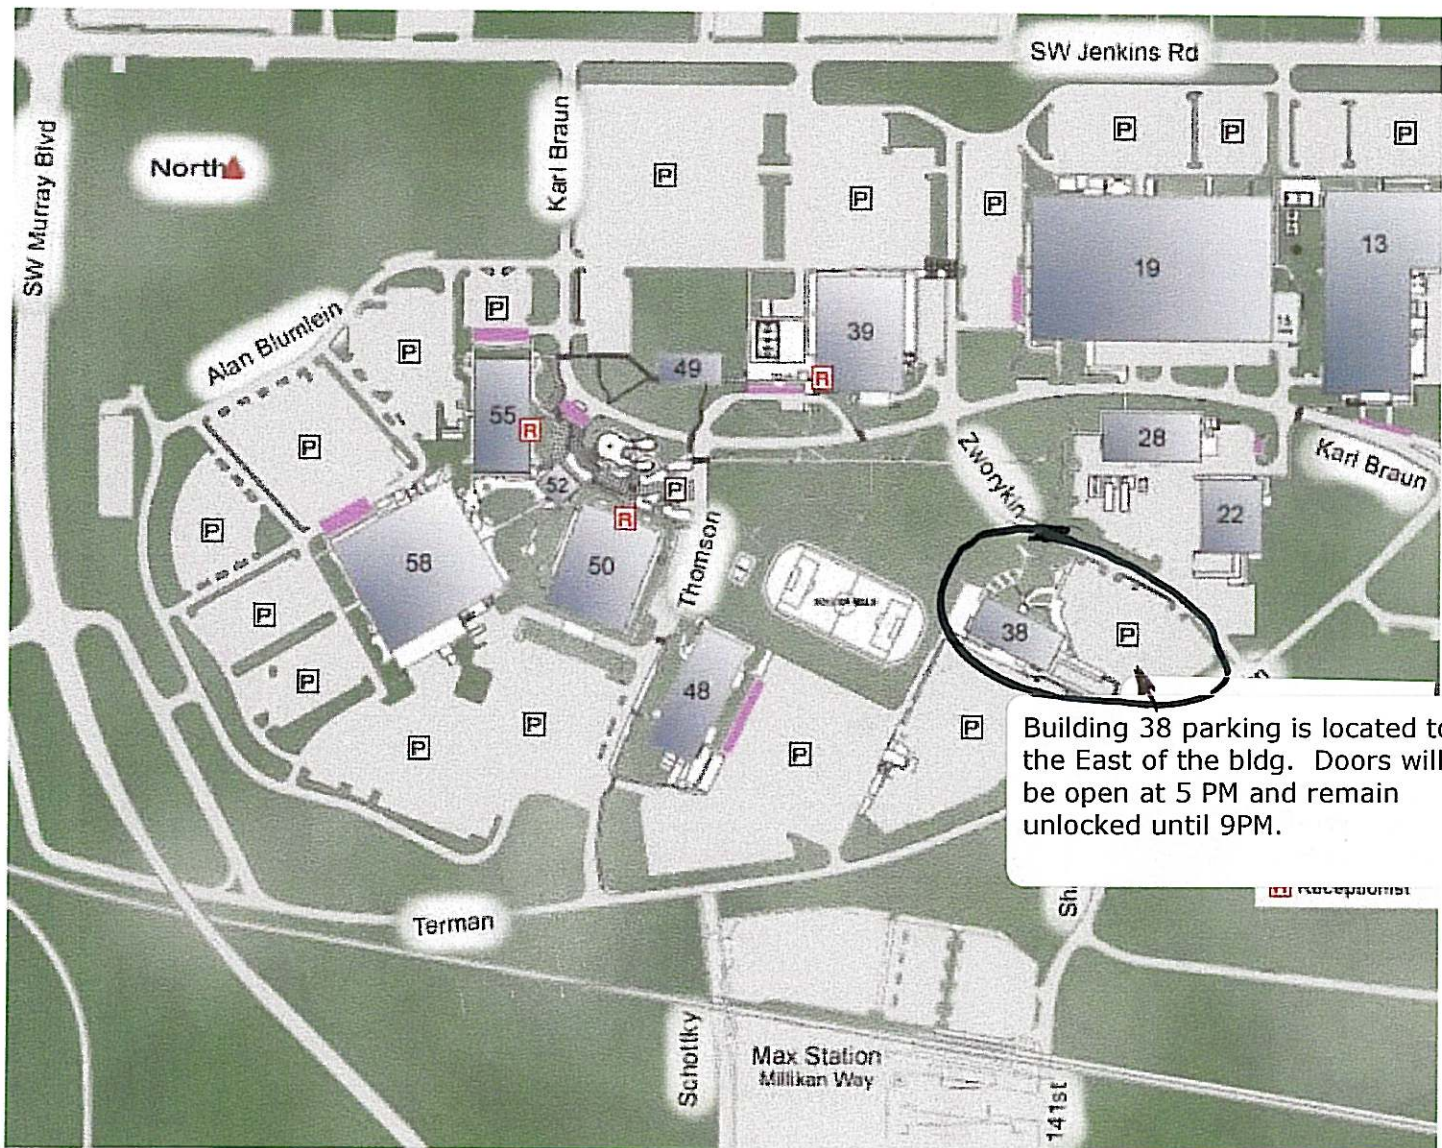

## Tektronix Campus

**Tektronix, Inc.**  
**3025 SW Zworykin Ave**  
**Beaverton, OR 97007**

[Beaverton Directions](#)  
[TekWeb Home](#) | [Facilities Home](#)

Updated: February 28, 2006

If you have any questions or need help, please call Anne Koopman at 503-627-4463 or Scott Turtel at 503-627-5585